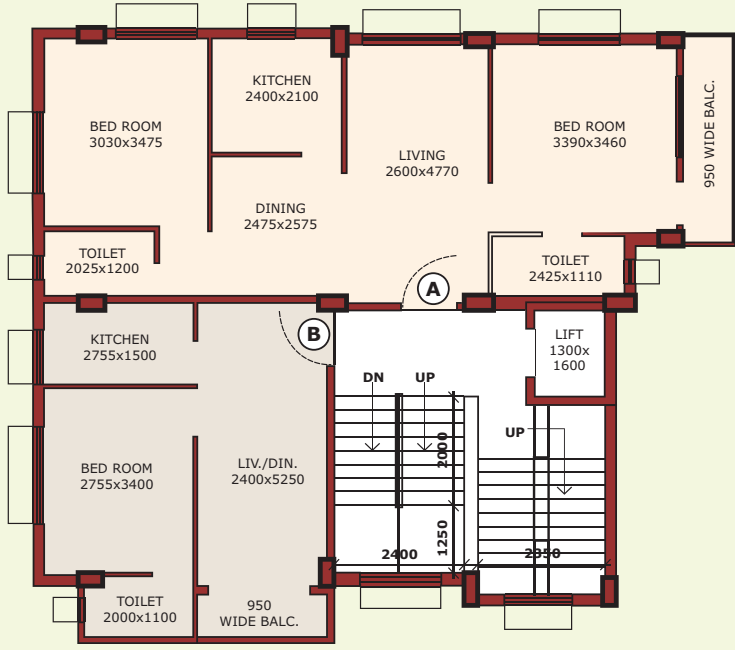

TYPICAL FLOOR PLAN

SWAGAT skyline

BLOCK E

Flat	BHK	SBU Area (sft)
A	2	964
B	1	560